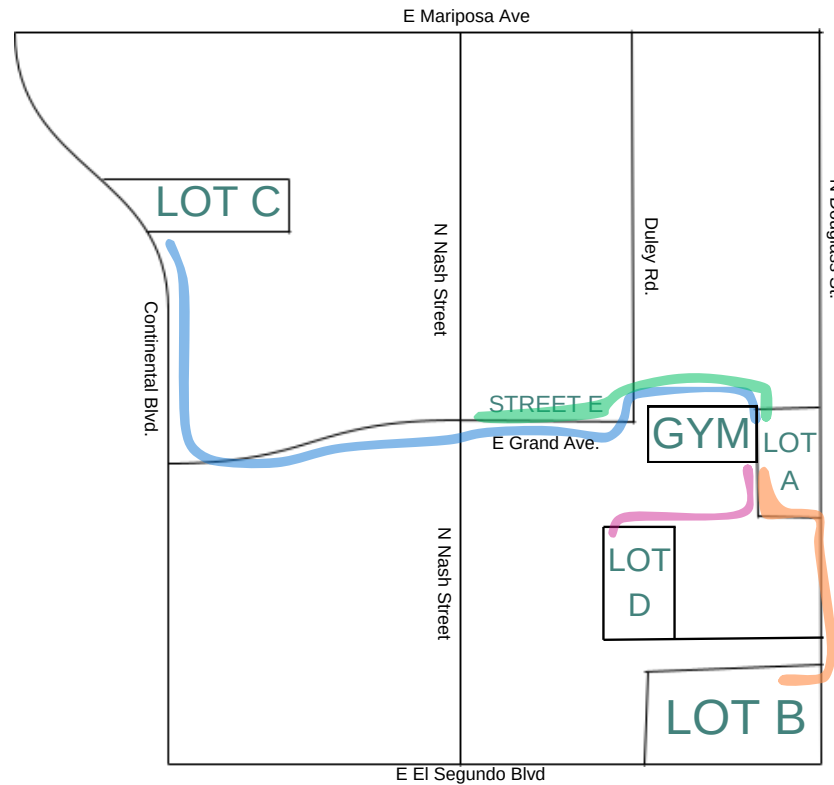

To the Gym:  
Follow Red arrows until you reach the gated entrance, follow signs

# Street Parking E: Staff and Volunteer Parking

Parking Area

2200 Block of E Grand Ave.

Street Parking Only on Grand

DULEY ROAD DOES NOT HAVE STREET PARKING, PLEASE DO NOT PARK ON DULEY ROAD

Heading south on Douglas St, take a right turn into onto El Segundo Blvd. Then take the next right onto Nash Street. Take a final Right onto Grand Ave and park along the street.

To the Gym:  
Follow blue arrows past the pool into the building.

## GYM

From Lot A: Go through gate, follow signs  
From Lot B: Follow Orange Line  
From Lot C: Follow Blue Line  
From Lot D: Follow Pink Line  
From Street Parking E: Follow Green Line