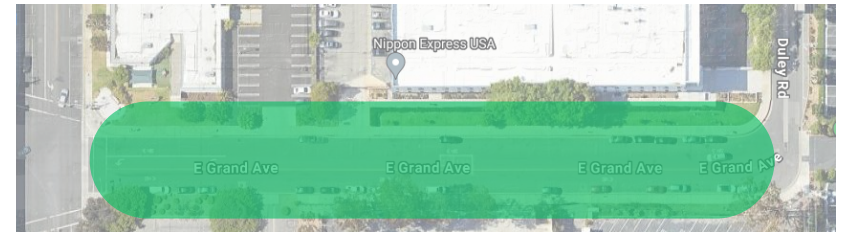

Street Parking E: Staff and Volunteer Parking

Parking Area

2200 Block of E Grand Ave.

Street Parking Only on Grand

DULEY ROAD DOES NOT HAVE STREET PARKING, PLEASE DO NOT PARK ON DULEY ROAD

Heading south on Douglas St, take a right turn into onto El Segundo Blvd. Then take the next right onto Nash Street. Take a final Right onto Grand Ave and park along the street.

To the Gym:
Follow blue arrows past the pool into the building.