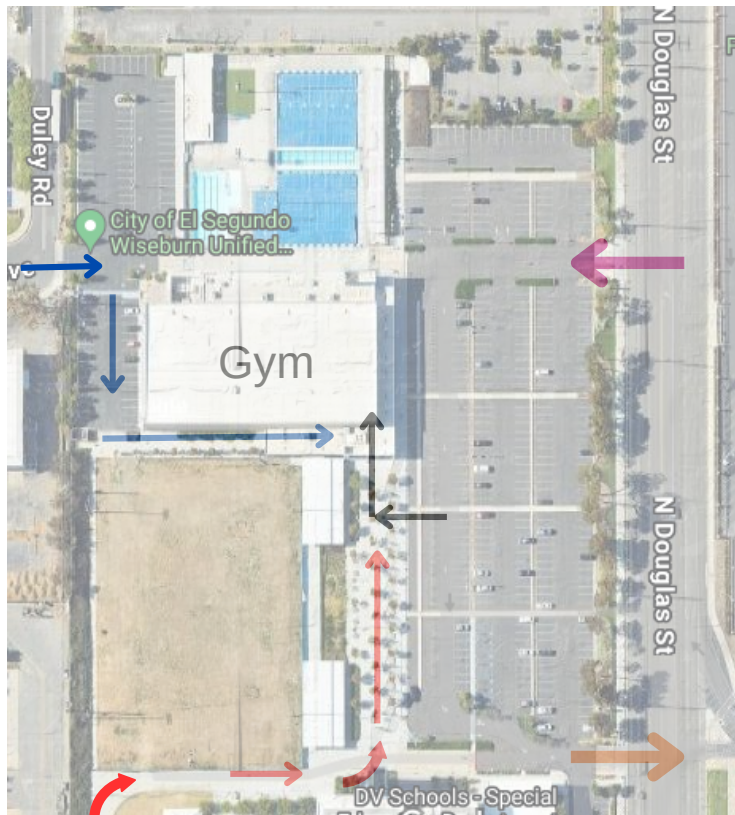

## Lot A: General and Judges parking

Parking Entrance

Parking Exit

### Entering the Gym

From General Parking:

Please follow black arrows through the gate and into the building.

From Grand Ave:

Follow blue arrows past the pool into the building.

From Lot D:

Follow red arrows and then black arrows to gym door.

To the Gym:

Walk back to the parking entrance, turn left and walk along N Douglas St until you reach the school's parking lot. Follow the signs to the entrance.

## Lot C: Overflow/Volunteer Parking

Parking Entrance

Parking Exit

Parking Area

550 Continental Ave

Heading south on Douglas St, take a right turn onto El Segundo Blvd. Then take a right turn onto Continental Blvd. Pass Grand Ave and then take a right into the parking lot of 550 Continental Blvd.