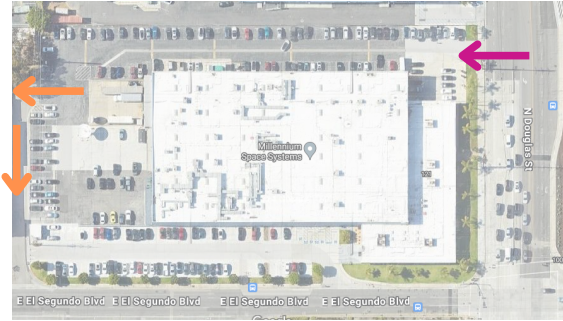

## Lot A: General and Judges parking

Parking Entrance

Parking Exit

## Lot B: Secondary Parking

(Millennium)

Parking Entrance

Parking Exit

2265 E El Segundo Blvd

Heading south on Douglas St, take a right turn into the lot entrance road. When leaving, exit onto El Segundo Blvd.

To the Gym:

Walk back to the parking entrance, turn left and walk along N Douglas St until you reach the school's parking lot. Follow the signs to the entrance.

## Lot C: Overflow/Volunteer Parking

Parking Entrance

Parking Exit

Parking Area

550 Continental Ave

Heading south on Douglas St, take a right turn onto El Segundo Blvd. Then take a right turn onto Continental Blvd. Pass Grand Ave and then take a right into the parking lot of 550 Continental Blvd.